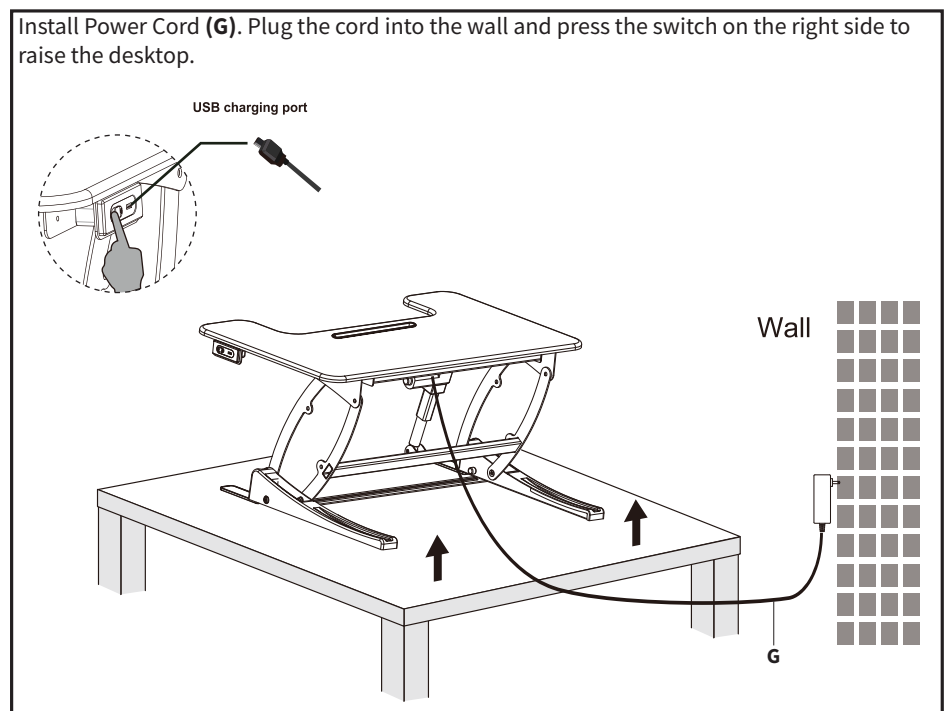

ASSEMBLY STEPS

STEP 1

Carefully remove Desktop (**A**) from the packaging.

STEP 2

Flip Desktop (**A**) upside down, then attach Extended Feet (**B**) to the frame using M5x10mm Screws (**S-A**).

STEP 3

STEP 5

STEP 4

STEP 6

STEP 7

STEP 8

CAUTION!

Keep monitor and laptop base fully on the desktop.

Follow the cable routing instructions to avoid the potential to pinch cables.

Leave enough slack in cable to allow for full range of vertical motion (15" / 38 cm).