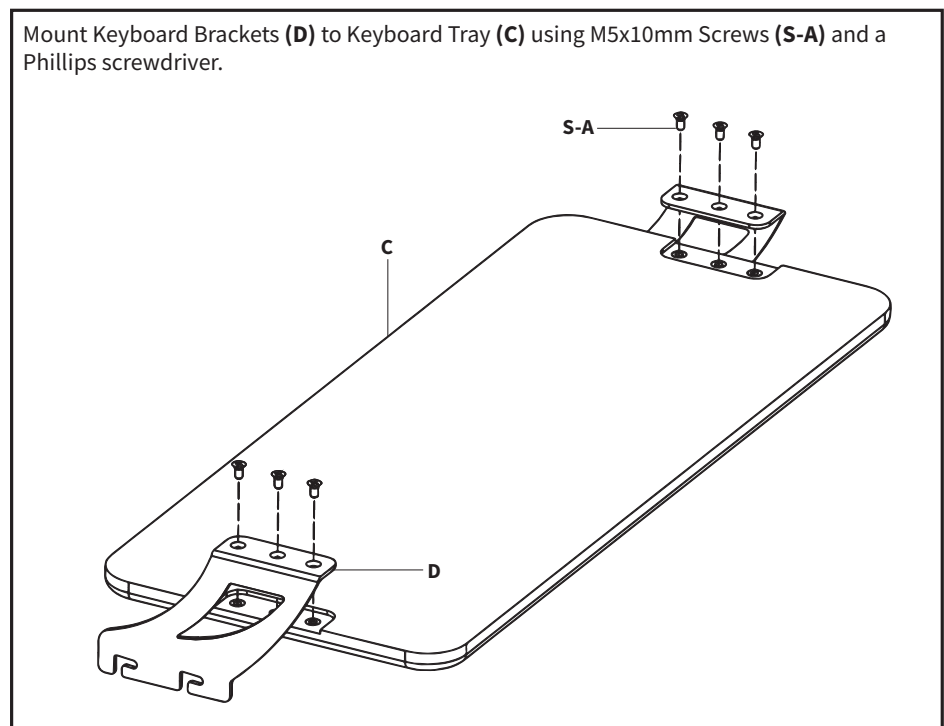

ASSEMBLY STEPS

STEP 1

Carefully remove Desktop (**A**) from the packaging.

STEP 2

Flip Desktop (**A**) upside down, then attach Extended Feet (**B**) to the frame using M5x10mm Screws (**S-A**).

STEP 3

STEP 5

STEP 4

STEP 6

STEP 7

STEP 8

CAUTION!

Keep monitor and laptop base fully on the desktop.

Follow the cable routing instructions to avoid the potential to pinch cables.

Leave enough slack in cable to allow for full range of vertical motion (15" / 38 cm).