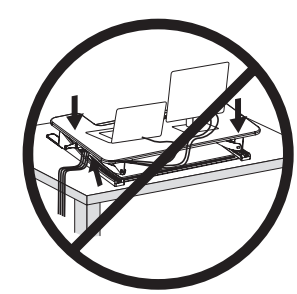

STEP 4

STEP 6

STEP 7

STEP 8

CAUTION!

Keep monitor and laptop base fully on the desktop.

Follow the cable routing instructions to avoid the potential to pinch cables.

Leave enough slack in cable to allow for full range of vertical motion (15" / 38 cm).