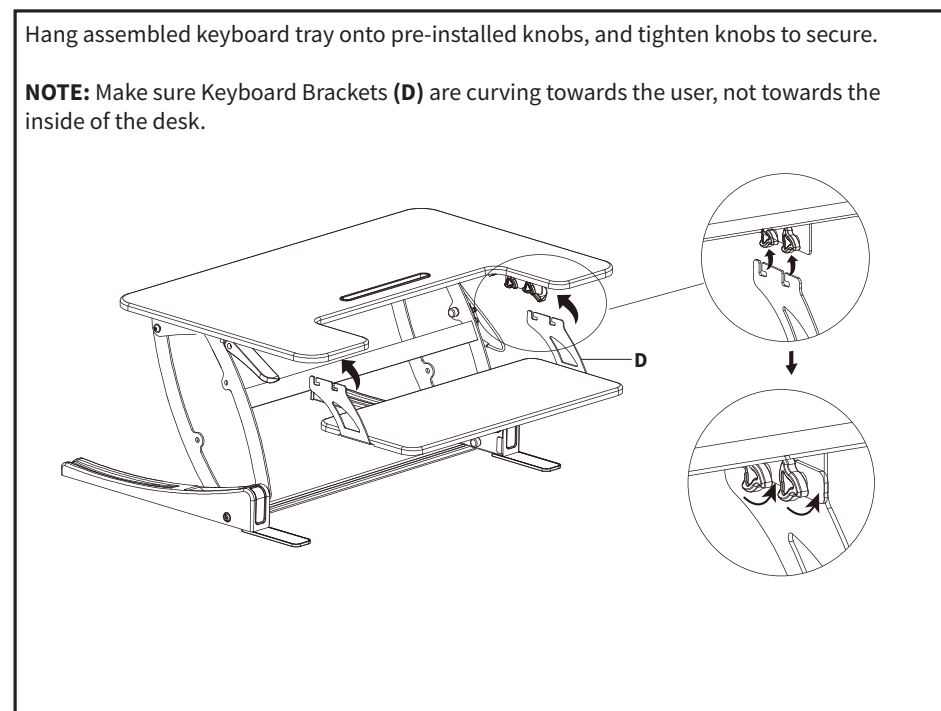

ASSEMBLY STEPS

STEP 1

Carefully remove Desktop (**A**) from the packaging.

STEP 2

Flip Desktop (**A**) upside down, then attach Extended Feet (**B**) to the frame using M5x10mm Screws (**S-A**).

STEP 3

STEP 5

STEP 4

STEP 6

STEP 7

STEP 8

CAUTION!

Keep monitor and laptop base fully on the desktop.

Follow the cable routing instructions to avoid the potential to pinch cables.

Leave enough slack in cable to allow for full range of vertical motion (15" / 38 cm).