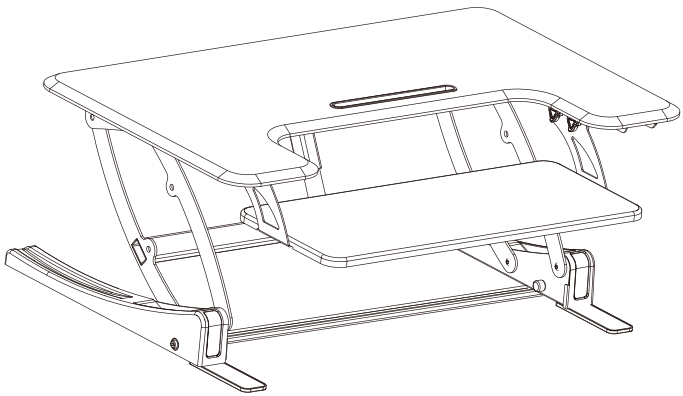

Electric Desk Riser

Instruction Manual

SKU: DESK-V000VLE/W

Scan the QR code with your mobile device or follow the link for helpful videos and specifications related to this product.

<https://vivo-us.com/products/desk-v000vle>