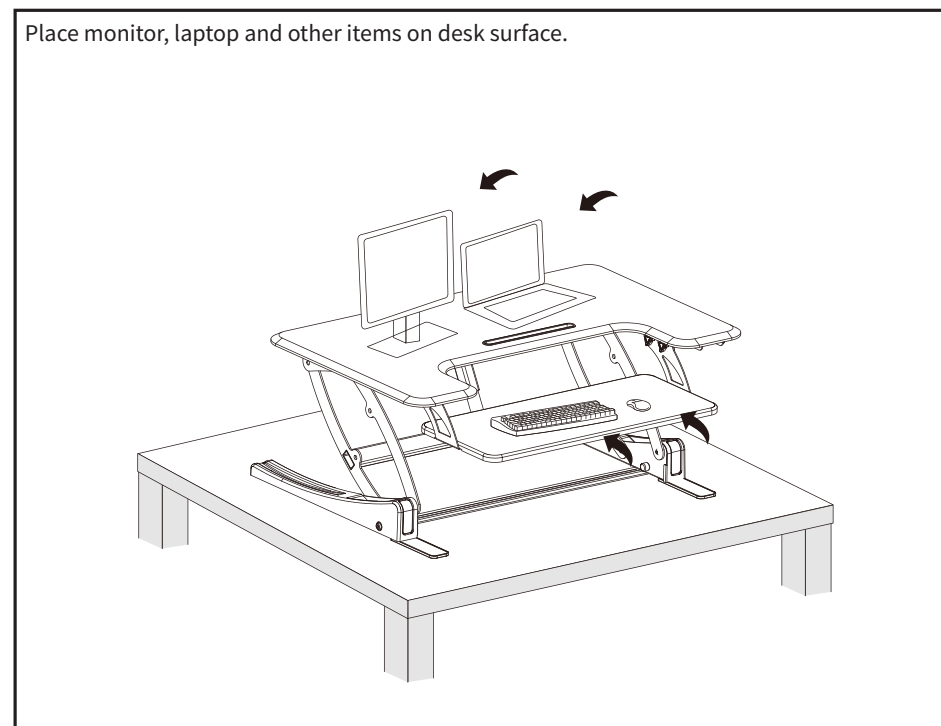

ASSEMBLY STEPS

STEP 1

Carefully remove Desktop (**A**) from the packaging.

STEP 2

Flip Desktop (**A**) upside down, then attach Extended Feet (**B**) to the frame using M5x10mm Screws (**S-A**).

STEP 3

STEP 5

STEP 4

STEP 6

STEP 7

STEP 8

CAUTION!

Keep monitor and laptop base fully on the desktop.

Follow the cable routing instructions to avoid the potential to pinch cables.

Leave enough slack in cable to allow for full range of vertical motion (15" / 38 cm).