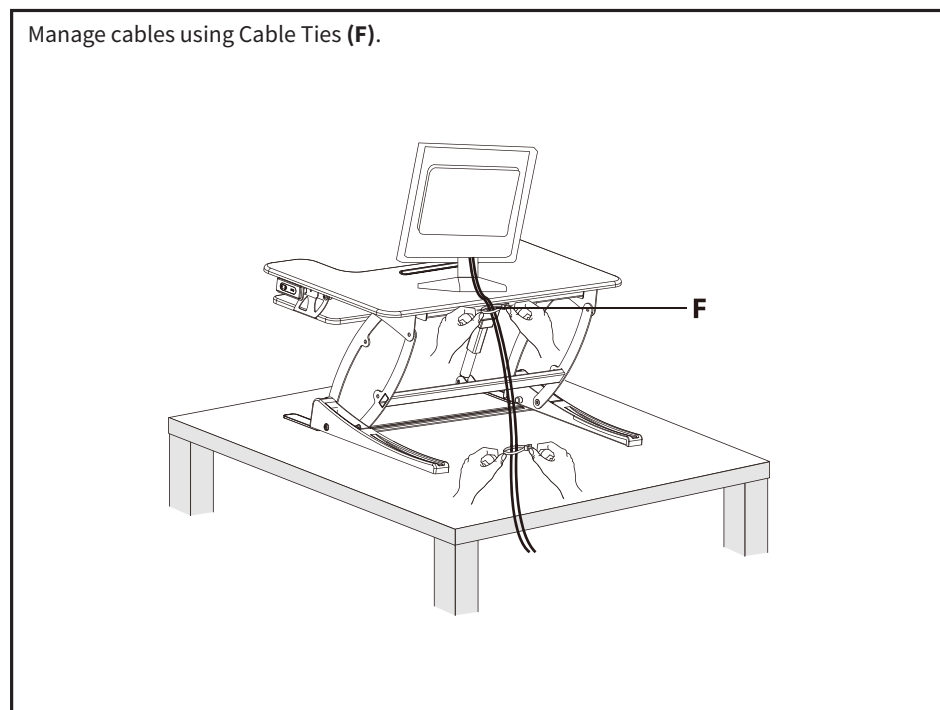

ASSEMBLY STEPS

STEP 1

Carefully remove Desktop (**A**) from the packaging.

STEP 2

Flip Desktop (**A**) upside down, then attach Extended Feet (**B**) to the frame using M5x10mm Screws (**S-A**).

STEP 3

STEP 5

STEP 4

STEP 6

STEP 7

STEP 8

CAUTION!

Keep monitor and laptop base fully on the desktop.

Follow the cable routing instructions to avoid the potential to pinch cables.

Leave enough slack in cable to allow for full range of vertical motion (15" / 38 cm).