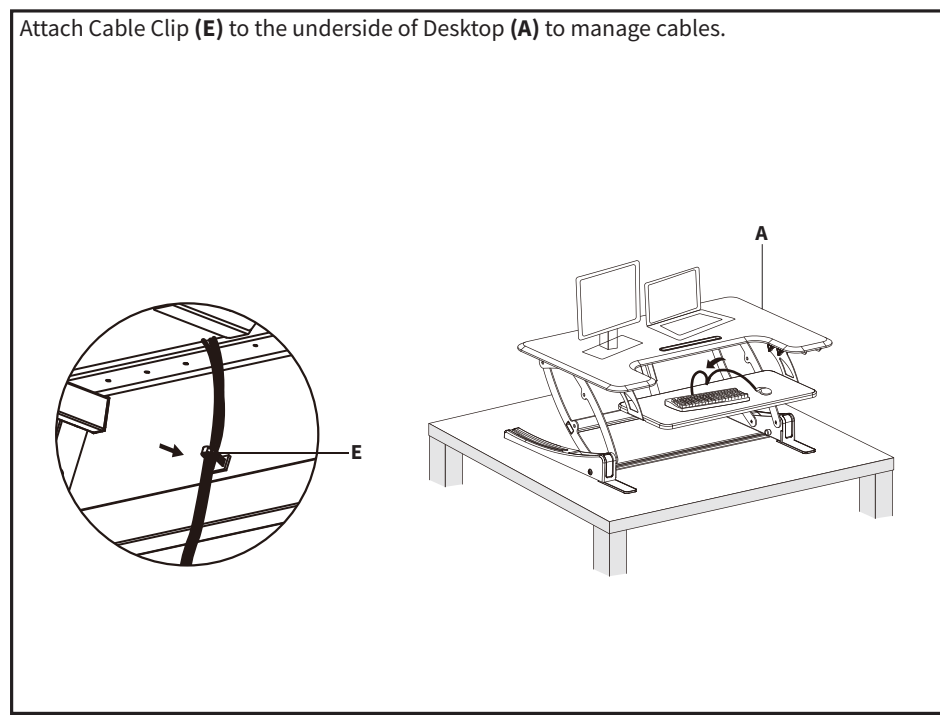

ASSEMBLY STEPS

STEP 1

Carefully remove Desktop (**A**) from the packaging.

STEP 2

Flip Desktop (**A**) upside down, then attach Extended Feet (**B**) to the frame using M5x10mm Screws (**S-A**).

STEP 3

STEP 5

STEP 4

STEP 6

STEP 7

STEP 8

CAUTION!

Keep monitor and laptop base fully on the desktop.

Follow the cable routing instructions to avoid the potential to pinch cables.

Leave enough slack in cable to allow for full range of vertical motion (15" / 38 cm).